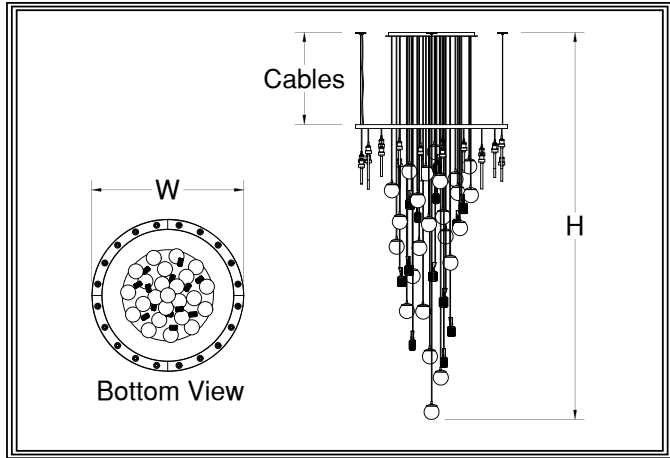

Marconi

CS-12510

Our Marconi cascades really are just a custom fixture. They are totally adjustable in size and quantity of components. We show this one just as an idea of what is available in our custom world. Marconi is composed of round globes, chrome plated microphones, and short light sabers. Everything is held together and held in balance by an upper mounting plate and lower support ring. Everything is also LED. Long lived replaceable lamps do all the work and are easy to maintain as needed. A very fun fixture that is also a major conversation topic. Just need a tall ceiling...

~Marconi Series~

Cascade: CS-12510

Mounting: Lightsmith fixtures mount to standard 4" octagon electrical boxes unless otherwise specified. All hardware and canopies supplied.

Listing and Warranty: Lightsmith fixtures are Underwriters Laboratories listed and carry a standard three year warranty against defects in materials and labor beginning at date of shipment.

Fixture Specifications

CS-12510 ~ ~ ~ ~ ~ ~ ~

FIXTURE NUMBER (Example: CS-12510)	DIFFUSER (Example: shown)	METAL FINISH (Example: shown)	VOLTAGE <input type="checkbox"/> (120V) <input type="checkbox"/> (277V) <input type="checkbox"/> (347V)	Cables=C+Lgth (Shown:C-36")	OPTIONS (Totally adjustable sizes.)	MODIFICATIONS (Example:Custom Paint*) Use "Notes" Box At Top To Explain Modifications
--	-------------------------------------	---	---	---------------------------------------	---	--

CS-12510

Fixture Number Job Type

Job Name

Notes~Modifications

	Fixture Number	Dimensions	Lamping	Weight	Cables	Options
LED	<input type="checkbox"/> CS-12510	60w x 153h	53-LED lamps 5w max	200 lbs	3' Std	Very Adjustable
INCANDESCENT	<input type="checkbox"/>					
FLUORESCENT	<input type="checkbox"/>					